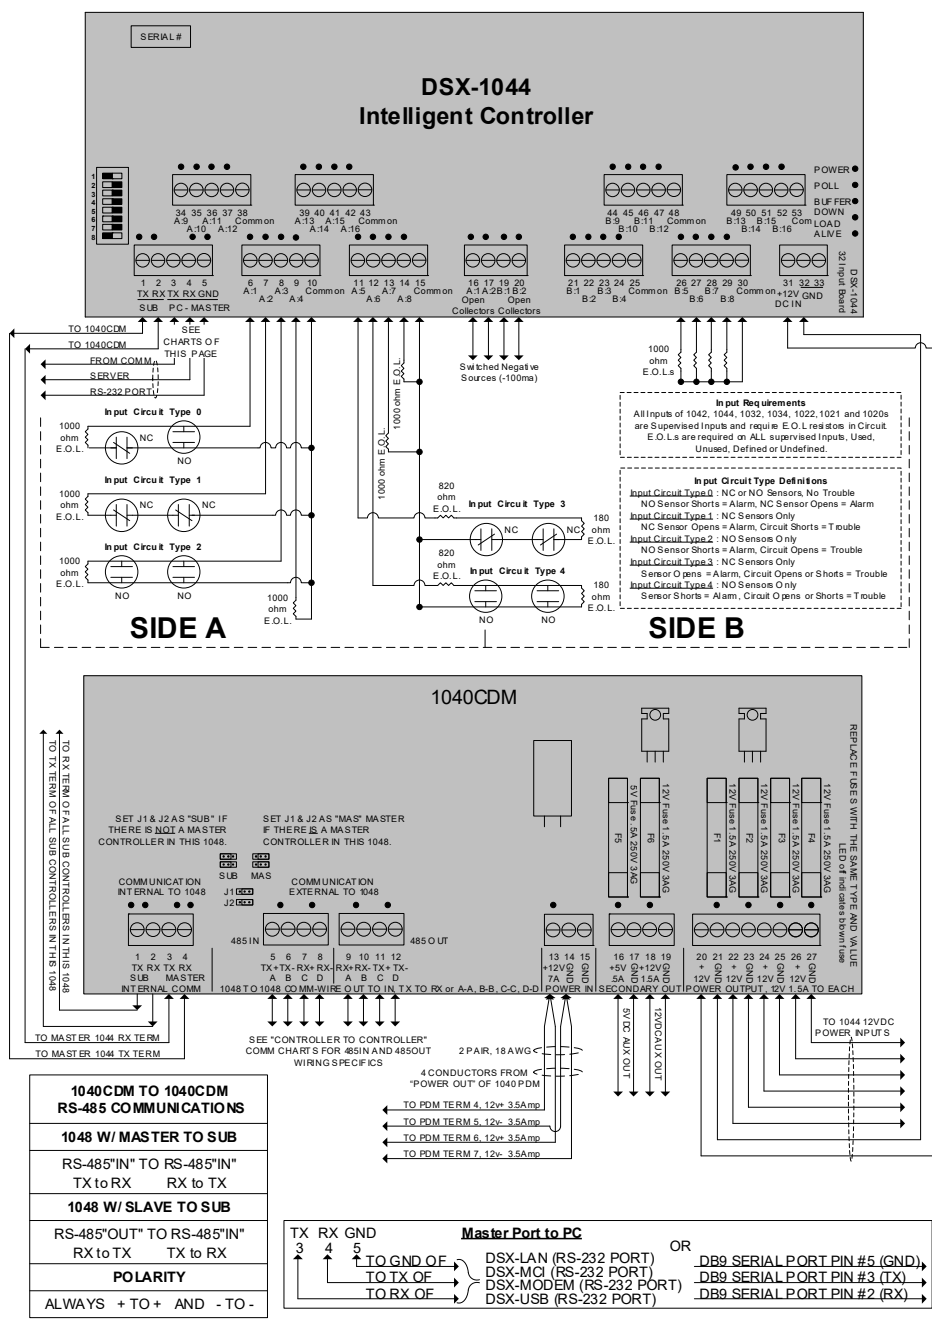

DSX-1044 TYPICAL CONNECTIONS

1044 INPUT CONTROLLER CONNECTIONS

DSX 1044 TYPICAL POWER AND COMMUNICATIONS