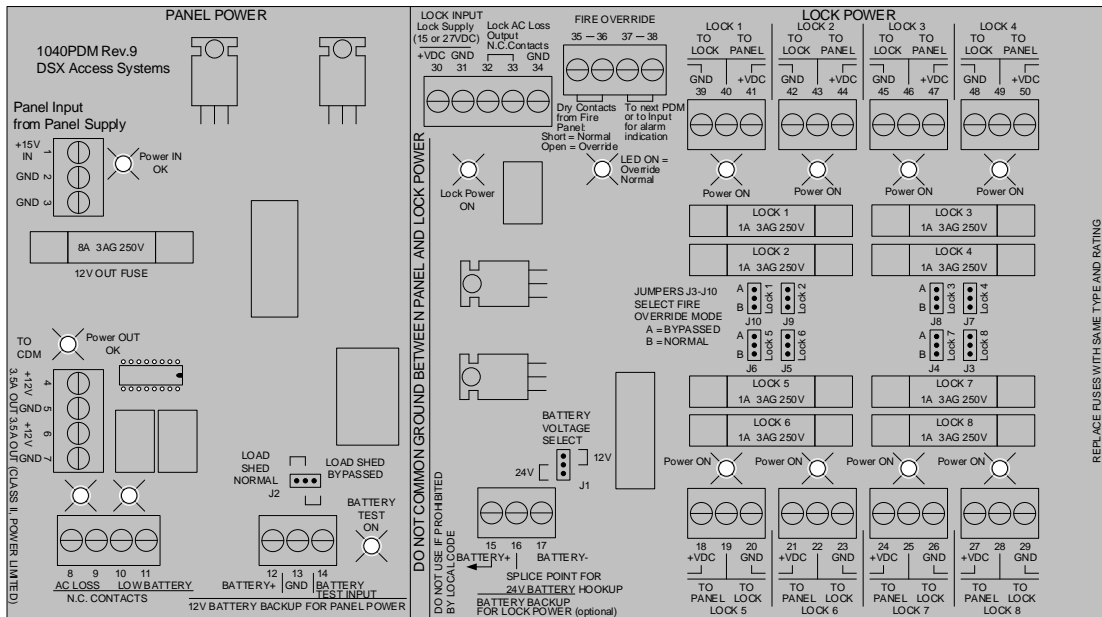

DSX Access Systems, Inc.

1040PDP Power Distribution Panel

1040PDM Power Distribution Module (Rev 9)

1040PDP Typical Connections

1040PDM Typical Lock Connections

1042 Typical Power and Communication Connections (Rev 9)